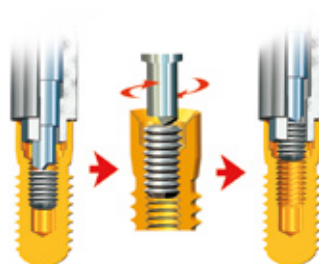

1900

Ref. 680FS

- 1 REVERSE CUTTING BUR

369

Ref. 680FA*

- 1 CLAW REAMER BUR

369

*Specify type of implant and diameter

THE BROKEN SCREW EXTRACTOR SET MAY HAVE SPACE PROBLEMS IN THE REAR SECTION, WHICH COULD AFFECT ITS PERFORMANCE. IT'S IMPORTANT TO ANALYZE THE SITUATION BEFORE USING THE SET.